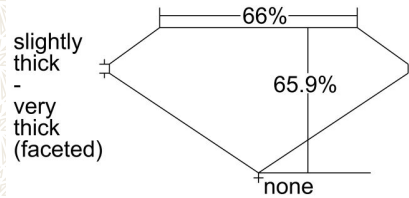

GIA COLORED DIAMOND REPORT

September 11, 2017  
 Report Type ..... Grading Report  
 GIA Report Number ..... 2185713733  
 Shape and Cutting Style ..... Oval Modified Brilliant  
 Measurements ..... 7.17 x 4.56 x 3.01 mm

Carat Weight ..... 0.77 carat  
 Color Grade ..... Fancy Yellow  
 Color Origin ..... Natural  
 Color Distribution ..... Even  
 Clarity Grade ..... I1  
 Proportions:

Profile not to actual proportions