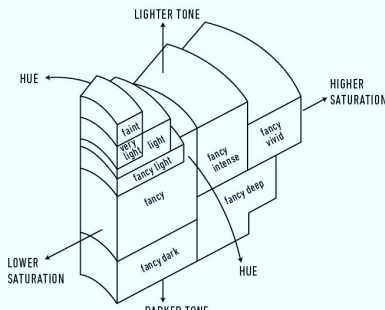

Carat Weight ..... 0.77 carat  
 Color Grade ..... Fancy Yellow  
 Color Origin ..... Natural  
 Color Distribution ..... Even  
 Clarity Grade ..... I1  
 Proportions:

Profile not to actual proportions

Polish ..... Excellent  
 Symmetry ..... Very Good  
 Fluorescence ..... Medium Blue

ADDITIONAL INFORMATION

GIA COLORED DIAMOND SCALE

Illustration of GIA fancy color grade interrelationships

GIA CLARITY SCALE

FLAWLESS
INTERNALLY FLAWLESS
VERY VERY SLIGHTLY INCLUDED VVS <sub>1</sub>
VVS <sub>2</sub>
VERY SLIGHTLY INCLUDED VS <sub>1</sub>
VS <sub>2</sub>
SLIGHTLY INCLUDED SI <sub>1</sub>
SI <sub>2</sub>
INCLUDED I <sub>1</sub>
I <sub>2</sub>
I <sub>3</sub>

CLARITY CHARACTERISTICS

KEY TO SYMBOLS\*

-  Feather
-  Indented Natural

\* Red symbols denote internal characteristics (inclusions). Green or black symbols denote external characteristics (blemishes). Diagram is an approximate representation of the diamond, and symbols shown indicate type, position, and approximate size of clarity characteristics. All clarity characteristics may not be shown. Details of finish are not shown.