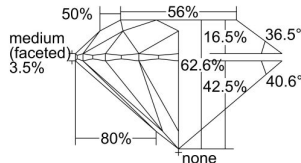

GIA®

FACSIMILE

GIA REPORT 2213628560

Verify this report at GIA.edu

GIA NATURAL DIAMOND DOSSIER®

April 24, 2021
GIA Report Number 2213628560
Shape and Cutting Style ..... Round Brilliant
Measurements ..... 4.58 - 4.60 x 2.88 mm

GRADING RESULTS

Carat Weight ..... 0.37 carat
Color Grade ..... D
Clarity Grade VS1
Cut Grade ..... Excellent

ADDITIONAL GRADING INFORMATION

Polish ..... Excellent
Symmetry ..... Excellent
Fluorescence ..... Faint
Clarity Characteristics ..... Crystal
Inscription(s): GIA 2213628560

PROPORTIONS

Profile to actual proportions

GRADING SCALES

GIA COLOR SCALE	GIA CLARITY SCALE	GIA CUT SCALE	
D	FLAWLESS	EXCELLENT	
E	INTERNALLY FLAWLESS		
F		VVS₁	VERY GOOD
G	VVS₂		
H	VS₁	GOOD	
I	VS₂		
J	SI₁	FAIR	
K	SI₂		
L	I₁	POOR	
M	I₂		
N	I₃		
O			
P			
Q			
R			
S			
T			
U			
V			
W			
X			
Y			
Z