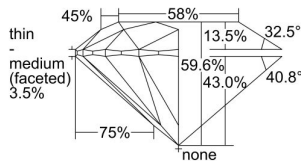

GIA®

FACSIMILE

GIA REPORT 2215869114

Verify this report at GIA.edu

GIA NATURAL DIAMOND DOSSIER®

July 12, 2021
GIA Report Number 2215869114
Shape and Cutting Style ..... Round Brilliant
Measurements ..... 4.87 - 4.88 x 2.91 mm

GRADING RESULTS

Carat Weight ..... 0.42 carat
Color Grade ..... H
Clarity Grade VVS1
Cut Grade ..... Excellent

ADDITIONAL GRADING INFORMATION

Polish ..... Excellent
Symmetry ..... Excellent
Fluorescence ..... Faint
Clarity Characteristics ..... Pinpoint
Inscription(s): GIA 2215869114

PROPORTIONS

Profile to actual proportions

GRADING SCALES

GIA COLOR SCALE	GIA CLARITY SCALE	GIA CUT SCALE	
D	FLAWLESS	EXCELLENT	
E	INTERNALLY FLAWLESS		
F		VVS₁	VERY GOOD
G	VVS₂		
H	VS₁	GOOD	
I	VS₂		
J	SI₁	FAIR	
K	SI₂		
L	I₁	POOR	
M	I₂		
N	I₃		
O			
P			
Q			
R			
S			
T			
U			
V			
W			
X			
Y			
Z