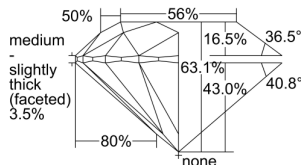

GIA®

FACSIMILE

GIA REPORT 2221244614

Verify this report at GIA.edu

GIA NATURAL DIAMOND DOSSIER®

January 24, 2022
GIA Report Number 2221244614
Shape and Cutting Style ..... Round Brilliant
Measurements ..... 5.12 - 5.16 x 3.24 mm

GRADING RESULTS

Carat Weight ..... 0.53 carat
Color Grade ..... F
Clarity Grade VS1
Cut Grade ..... Excellent

ADDITIONAL GRADING INFORMATION

Polish ..... Excellent
Symmetry ..... Excellent
Fluorescence ..... Faint
Clarity Characteristics ..... Cloud, Needle
Inscription(s): GIA 2221244614

PROPORTIONS

Profile to actual proportions