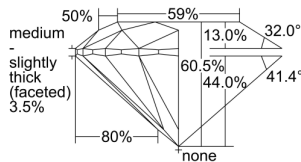

GIA®

FACSIMILE

GIA REPORT 2223209207

Verify this report at GIA.edu

GIA NATURAL DIAMOND DOSSIER®

January 05, 2022
GIA Report Number 2223209207
Shape and Cutting Style ..... Round Brilliant
Measurements ..... 5.15 - 5.16 x 3.12 mm

GRADING RESULTS

Carat Weight ..... 0.50 carat
Color Grade ..... G
Clarity Grade VVS2
Cut Grade ..... Excellent

ADDITIONAL GRADING INFORMATION

Polish ..... Excellent
Symmetry ..... Excellent
Fluorescence ..... Faint
Clarity Characteristics ..... Indented Natural
Inscription(s): GIA 2223209207

PROPORTIONS

Profile to actual proportions

GRADING SCALES

GIA COLOR SCALE	GIA CLARITY SCALE	GIA CUT SCALE	
D	FLAWLESS	EXCELLENT	
E	INTERNALLY FLAWLESS		
F		VVS₁	VERY GOOD
G	VVS₂		
H	VS₁	GOOD	
I	VS₂		
J	SI₁	FAIR	
K	SI₂		
L	I₁	POOR	
M	I₂		
N	I₃		
O			
P			
Q			
R			
S			
T			
U			
V			
W			
X			
Y			
Z