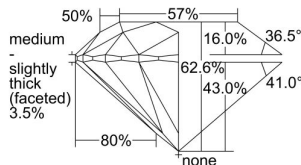

GIA®

FACSIMILE

GIA REPORT 2223652873

Verify this report at GIA.edu

GIA NATURAL DIAMOND DOSSIER®

September 26, 2022
GIA Report Number 2223652873
Shape and Cutting Style ..... Round Brilliant
Measurements ..... 5.89 - 5.92 x 3.70 mm

GRADING RESULTS

Carat Weight ..... 0.80 carat
Color Grade ..... D
Clarity Grade VVS2
Cut Grade ..... Excellent

ADDITIONAL GRADING INFORMATION

Polish ..... Excellent
Symmetry ..... Excellent
Fluorescence ..... None
Clarity Characteristics ..... Cloud, Pinpoint
Inscription(s): GIA 2223652873

PROPORTIONS

Profile to actual proportions

GRADING SCALES

GIA COLOR SCALE

COLOREDNESS	D
	E
	F
	G
	H
	I
	J
NEAR COLORLESS	K
	L
Faint	M
	N
	O
	P
Very Light	Q
	R
	S
	T
	U
	V
Light	W
	X
	Y
	Z

GIA CLARITY SCALE

VERY VERY SLIGHTLY INCLUDED	FLAWLESS
	INTERNALLY FLAWLESS
VERY SLIGHTLY INCLUDED	VVS₁
	VVS₂
SLIGHTLY INCLUDED	VS₁
	VS₂
INCLUDED	SI₁
	SI₂
	I₁
	I₂
	I₃

GIA CUT SCALE

EXCELLENT
VERY GOOD
GOOD
FAIR
POOR