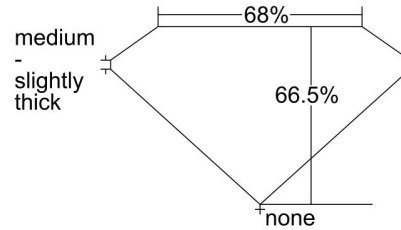

GIA NATURAL DIAMOND GRADING REPORT

October 22, 2021
 GIA Report Number 2225004950
 Shape and Cutting Style Cut-Cornered Rectangular Modified Brilliant
 Measurements 10.84 x 9.13 x 6.07 mm

GRADING RESULTS

Carat Weight 5.03 carat
 Color Grade H
 Clarity Grade VS2

ADDITIONAL GRADING INFORMATION

Polish Excellent
 Symmetry Excellent
 Fluorescence None
 Inscription(s): GIA 2225004950

Comments: Additional clouds are not shown. Pinpoints are not shown.

PROPORTIONS

Profile not to actual proportions

CLARITY CHARACTERISTICS

KEY TO SYMBOLS*

- Cloud
- Indented Natural

* Red symbols denote internal characteristics (inclusions). Green or black symbols denote external characteristics (blemishes). Diagram is an approximate representation of the diamond, and symbols shown indicate type, position, and approximate size of clarity characteristics. All clarity characteristics may not be shown. Details of finish are not shown.