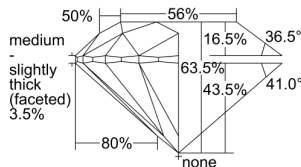

GIA®

FACSIMILE

GIA REPORT 2225195846

Verify this report at GIA.edu

GIA NATURAL DIAMOND DOSSIER®

December 21, 2021
GIA Report Number 2225195846
Shape and Cutting Style ..... Round Brilliant
Measurements ..... 5.60 - 5.65 x 3.57 mm

GRADING RESULTS

Carat Weight ..... 0.70 carat
Color Grade ..... F
Clarity Grade VS1
Cut Grade ..... Excellent

ADDITIONAL GRADING INFORMATION

Polish ..... Excellent
Symmetry ..... Very Good
Fluorescence ..... Faint
Clarity Characteristics..... Indented Natural, Cloud, Pinpoint
Inscription(s): GIA 2225195846

PROPORTIONS

Profile to actual proportions

GRADING SCALES

GIA COLOR SCALE	GIA CLARITY SCALE	GIA CUT SCALE	
COLOURLESS	FLAWLESS	EXCELLENT	
D	INTERNALLY FLAWLESS		
E	VERY VERY SLIGHTLY INCLUDED	VERY GOOD	
F			VVS₁
G		VVS₂	
H	VERY SLIGHTLY INCLUDED	GOOD	
I			VS₁
J	VS₂	FAIR	
K	SI₁		
L	SI₂		
M	INCLUDED	POOR	
N			I₁
O	I₂		
P	I₃		
Q			
R			
S			
T			
U			
V			
W			
X			
Y			
Z