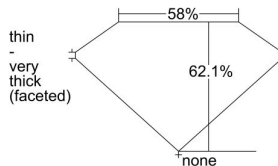

GIA®

FACSIMILE

GIA REPORT 2225213162

Verify this report at GIA.edu

GIA NATURAL DIAMOND DOSSIER®

January 03, 2022
GIA Report Number 2225213162
Shape and Cutting Style ..... Pear Brilliant
Measurements ..... 6.65 x 4.40 x 2.73 mm

GRADING RESULTS

Carat Weight ..... 0.50 carat
Color Grade ..... H
Clarity Grade VS1

ADDITIONAL GRADING INFORMATION

Polish ..... Excellent
Symmetry ..... Very Good
Fluorescence ..... Faint
Clarity Characteristics ..... Cavity, Pinpoint
Inscription(s): GIA 2225213162

PROPORTIONS

Profile not to actual proportions

GRADING SCALES

GIA COLOR SCALE		GIA CLARITY SCALE	
COLORLESS	D	VERY VERY SLIGHTLY INCLUDED	FLAWLESS
	E		INTERNALLY FLAWLESS
	F		VVS₁
	G		VVS₂
	H		VS₁
	I		VS₂
	J		SI₁
	K		SI₂
	L		I₁
	M		I₂
NEAR COLORLESS	N	SLIGHTLY INCLUDED	I₃
	O		
	P		
	Q		
FAINT	R	INCLUDED	
	S		
	T		
	U		
VERT LIGHT	V	LIGHT	
	W		
	X		
	Y		
	Z