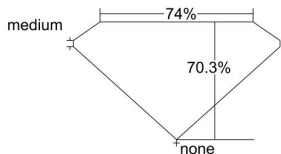

GIA®

FACSIMILE

GIA REPORT 2225246765

Verify this report at GIA.edu

GIA NATURAL DIAMOND DOSSIER®

January 25, 2022
GIA Report Number 2225246765
Shape and Cutting Style ..... Square Modified Brilliant
Measurements ..... 5.30 x 5.13 x 3.61 mm

GRADING RESULTS

Carat Weight ..... 0.80 carat
Color Grade ..... G
Clarity Grade SI1

ADDITIONAL GRADING INFORMATION

Polish ..... Excellent
Symmetry ..... Good
Fluorescence ..... None
Clarity Characteristics ..... Crystal
Inscription(s): GIA 2225246765

PROPORTIONS

Profile not to actual proportions

GRADING SCALES

GIA COLOR SCALE		GIA CLARITY SCALE			
COLORLESS	D	VERY VERY SLIGHTLY INCLUDED	FLAWLESS		
	E		INTERNALLY FLAWLESS		
	F		VVS₁		
	NEAR COLORLESS	G	VERY SLIGHTLY INCLUDED	VVS₂	
		H		VS₁	
		FANT	I	SLIGHTLY INCLUDED	VS₂
			J		SI₁
	LIGHT	K	INCLUDED	SI₂	
		L		I₁	
		M		I₂	
N		NOT GRADED	I₃		
O					
P					
Q					
R					
S					
T					
U					
V					
W					
X					
Y					
Z