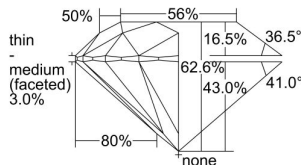

GIA®

FACSIMILE

GIA REPORT 2225379815

Verify this report at GIA.edu

GIA NATURAL DIAMOND DOSSIER®

March 28, 2022
GIA Report Number 2225379815
Shape and Cutting Style ..... Round Brilliant
Measurements ..... 5.71 - 5.74 x 3.59 mm

GRADING RESULTS

Carat Weight ..... 0.72 carat
Color Grade ..... H
Clarity Grade VVS2
Cut Grade ..... Excellent

ADDITIONAL GRADING INFORMATION

Polish ..... Excellent
Symmetry ..... Excellent
Fluorescence ..... None
Clarity Characteristics ..... Pinpoint, Cloud
Inscription(s): GIA 2225379815

PROPORTIONS

GRADING SCALES

GIA COLOR SCALE	GIA CLARITY SCALE	GIA CUT SCALE	
D	FLAWLESS	EXCELLENT	
E	INTERNALLY FLAWLESS		
F		VVS₁	VERY GOOD
G	VVS₂		
H	VS₁	GOOD	
I	VS₂		
J	SI₁	FAIR	
K	SI₂		
L	I₁	POOR	
M			
N			
O	I₂		
P			
Q	I₃		
R			
S			
T			
U			
V			
W			
X			
Y			
Z