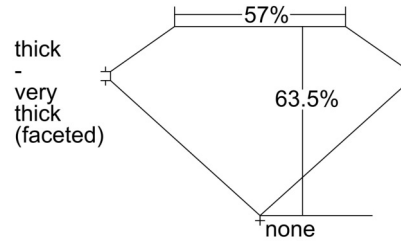

GIA NATURAL DIAMOND GRADING REPORT

September 19, 2024

GIA Report Number 2231394722

Shape and Cutting Style Pear Brilliant

Measurements 11.36 x 6.76 x 4.29 mm

GRADING RESULTS

Carat Weight 2.01 carat

Color Grade G

Profile not to actual proportions

CLARITY CHARACTERISTICS

KEY TO SYMBOLS*

- Feather
- Crystal
- Needle

* Red symbols denote internal characteristics (inclusions). Green or black symbols denote external characteristics (blemishes). Diagram is an approximate representation of the diamond, and symbols shown indicate type, position, and approximate size of clarity characteristics. All clarity characteristics may not be shown. Details of finish are not shown.