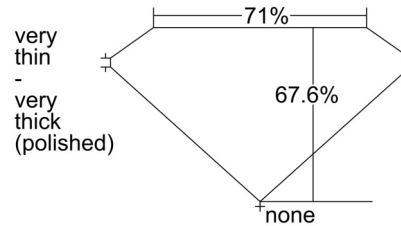

GIA NATURAL DIAMOND GRADING REPORT

November 25, 2024

GIA Report Number 2235404280

Shape and Cutting Style ..... Cut-Cornered Rectangular
Modified Brilliant

Measurements ..... 10.77 x 8.69 x 5.88 mm

GRADING RESULTS

Carat Weight ..... 4.72 carat

Color Grade ..... H

Clarity Grade SI1

ADDITIONAL GRADING INFORMATION

Polish ..... Very Good

Symmetry ..... Very Good

Fluorescence ..... None

Inscription(s): GIA 2235404280

Comments: Additional clouds, pinpoints and surface graining are not shown.

PROPORTIONS

Profile not to actual proportions