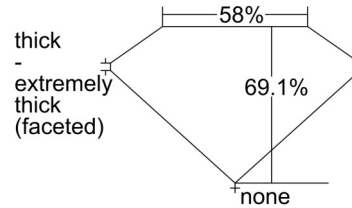

GIA NATURAL DIAMOND GRADING REPORT

December 04, 2024  
 GIA Report Number ..... 2235426893  
 Shape and Cutting Style ..... Cushion Modified Brilliant  
 Measurements ..... 6.28 x 5.85 x 4.05 mm

GRADING RESULTS

Carat Weight ..... 1.20 carat  
 Color Grade ..... L  
 Clarity Grade ..... VS2

ADDITIONAL GRADING INFORMATION

Polish ..... Very Good  
 Symmetry ..... Good  
 Fluorescence ..... Strong Blue

PROPORTIONS

Profile not to actual proportions

CLARITY CHARACTERISTICS

KEY TO SYMBOLS\*

- Crystal
- Pinpoint
- ◡ Indented Natural
- ▲ Natural
- Etch Channel
- △ Extra Facet
- ~ Feather

\* Red symbols denote internal characteristics (inclusions). Green or black symbols denote external characteristics (blemishes). Diagram is an approximate representation of the diamond, and symbols shown indicate type, position, and approximate size of clarity characteristics. All clarity characteristics may not be shown. Details of finish are not shown.