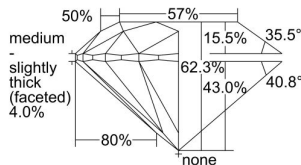

GIA®

FACSIMILE

GIA REPORT 2254247731

Verify this report at gia.edu

GIA DIAMOND DOSSIER®

March 20, 2017
GIA Report Number 2254247731
Shape and Cutting Style ..... Round Brilliant
Measurements ..... 3.91 - 3.94 x 2.45 mm

GRADING RESULTS

Carat Weight ..... 0.23 carat
Color Grade ..... E
Clarity Grade VVS2
Cut Grade ..... Excellent

ADDITIONAL GRADING INFORMATION

Polish ..... Excellent
Symmetry ..... Excellent
Fluorescence ..... None
Clarity Characteristics.. Needle, Pinpoint, Cloud, Surface Graining
Inscription(s): GIA 2254247731

PROPORTIONS

Profile to actual proportions