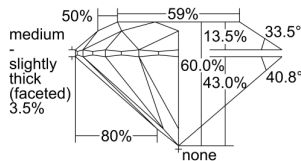

GIA®

FACSIMILE

GIA REPORT 2257557054

Verify this report at gia.edu

GIA DIAMOND DOSSIER®

April 19, 2017
GIA Report Number 2257557054
Shape and Cutting Style ..... Round Brilliant
Measurements ..... 4.82 - 4.83 x 2.89 mm

GRADING RESULTS

Carat Weight ..... 0.41 carat
Color Grade ..... D
Clarity Grade VS1
Cut Grade ..... Excellent

ADDITIONAL GRADING INFORMATION

Polish ..... Excellent
Symmetry ..... Excellent
Fluorescence ..... None
Clarity Characteristics..... Crystal, Pinpoint
Inscription(s): GIA 2257557054

PROPORTIONS

Profile to actual proportions

GRADING SCALES

GIA COLOR SCALE	GIA CLARITY SCALE	GIA CUT SCALE	
D	FLAWLESS	EXCELLENT	
E	INTERNALLY FLAWLESS		
F		VVS₁	VERY GOOD
G	VVS₂		
H	VS₁	GOOD	
I	VS₂		
J	SI₁	FAIR	
K	SI₂		
L	I₁	POOR	
M	I₂		
N	I₃		
O			
P			
Q			
R			
S			
T			
U			
V			
W			
X			
Y			
Z