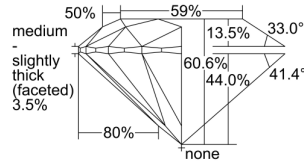

GIA®

FACSIMILE

GIA REPORT 2277820081

Verify this report at GIA.edu

GIA NATURAL DIAMOND DOSSIER®

January 10, 2018
GIA Report Number 2277820081
Shape and Cutting Style ..... Round Brilliant
Measurements ..... 4.01 - 4.02 x 2.44 mm

GRADING RESULTS

Carat Weight ..... 0.24 carat
Color Grade ..... F
Clarity Grade VS1
Cut Grade ..... Excellent

ADDITIONAL GRADING INFORMATION

Polish ..... Excellent
Symmetry ..... Excellent
Fluorescence ..... None
Clarity Characteristics ..... Cloud, Pinpoint
Inscription(s): GIA 2277820081

PROPORTIONS

Profile to actual proportions

GRADING SCALES

GIA COLOR SCALE	GIA CLARITY SCALE	GIA CUT SCALE	
D	FLAWLESS	EXCELLENT	
E	INTERNALLY FLAWLESS		
F		VVS₁	VERY GOOD
G	VVS₂		
H	VS₁	GOOD	
I	VS₂		
J	SI₁	FAIR	
K	SI₂		
L	I₁	POOR	
M			
N			
O	I₂		
P			
Q			
R	I₃		
S			
T			
U			
V			
W			
X			
Y			
Z