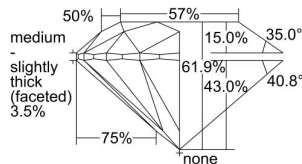

GIA®

FACSIMILE

GIA REPORT 2286475222

Verify this report at GIA.edu

GIA NATURAL DIAMOND DOSSIER®

March 29, 2018
GIA Report Number 2286475222
Shape and Cutting Style ..... Round Brilliant
Measurements ..... 4.28 - 4.30 x 2.66 mm

GRADING RESULTS

Carat Weight ..... 0.30 carat
Color Grade ..... G
Clarity Grade VS1
Cut Grade ..... Excellent

ADDITIONAL GRADING INFORMATION

Polish ..... Excellent
Symmetry ..... Very Good
Fluorescence ..... None
Clarity Characteristics ..... Cloud
Inscription(s): GIA 2286475222

PROPORTIONS

Profile to actual proportions

GRADING SCALES

GIA COLOR SCALE	GIA CLARITY SCALE	GIA CUT SCALE	
D	FLAWLESS	EXCELLENT	
E	INTERNALLY FLAWLESS		
F		VVS₁	VERY GOOD
G	VVS₂		
H	VS₁	GOOD	
I	VS₂		
J	SI₁	FAIR	
K	SI₂		
L	I₁	POOR	
M	I₂		
N	I₃		
O			
P			
Q			
R			
S			
T			
U			
V			
W			
X			
Y			
Z