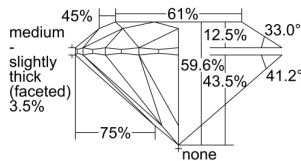

GIA®

FACSIMILE

GIA REPORT 2286933669

Verify this report at GIA.edu

GIA NATURAL DIAMOND DOSSIER®

April 30, 2018
GIA Report Number 2286933669
Shape and Cutting Style ..... Round Brilliant
Measurements ..... 4.05 - 4.07 x 2.42 mm

GRADING RESULTS

Carat Weight ..... 0.24 carat
Color Grade ..... D
Clarity Grade VS1
Cut Grade ..... Excellent

ADDITIONAL GRADING INFORMATION

Polish ..... Excellent
Symmetry ..... Excellent
Fluorescence ..... None
Clarity Characteristics ..... Crystal, Cloud
Inscription(s): GIA 2286933669

PROPORTIONS

Profile to actual proportions

GRADING SCALES

GIA COLOR SCALE	GIA CLARITY SCALE	GIA CUT SCALE	
D	FLAWLESS	EXCELLENT	
E	INTERNALLY FLAWLESS		
F		VVS₁	VERY GOOD
G	VVS₂		
H	VS₁	GOOD	
I	VS₂		
J	SI₁	FAIR	
K	SI₂		
L	I₁	POOR	
M	I₂		
N	I₃		
O			
P			
Q			
R			
S			
T			
U			
V			
W			
X			
Y			
Z