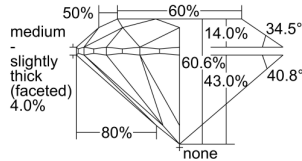

GIA®

FACSIMILE

GIA REPORT 2297381888

Verify this report at GIA.edu

GIA NATURAL DIAMOND DOSSIER®

June 12, 2018
GIA Report Number 2297381888
Shape and Cutting Style ..... Round Brilliant
Measurements ..... 4.11 - 4.13 x 2.50 mm

GRADING RESULTS

Carat Weight ..... 0.26 carat
Color Grade ..... D
Clarity Grade VS1
Cut Grade ..... Excellent

ADDITIONAL GRADING INFORMATION

Polish ..... Excellent
Symmetry ..... Excellent
Fluorescence ..... None
Clarity Characteristics..... Crystal, Pinpoint
Inscription(s): GIA 2297381888

PROPORTIONS

Profile to actual proportions

GRADING SCALES

GIA COLOR SCALE

COLOURLESS	D
	E
	F
	G
	H
	I
	J
NEAR COLOURLESS	K
	L
FAIN	M
	N
	O
	P
	Q
VERY LIGHT	R
	S
	T
	U
	V
	W
	X
	Y
LIGHT	Z

GIA CLARITY SCALE

FLAWLESS	VERY VERY SLIGHTLY INCLUDED	VS₁	VS₂	VS₁	VS₂	SI₁	SI₂	I₁	I₂	I₃		
											FLAWLESS	INTERNALLY FLAWLESS

GIA CUT SCALE

EXCELLENT
VERY GOOD
GOOD
FAIR
POOR