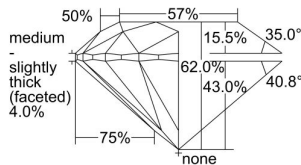

GIA®

FACSIMILE

GIA REPORT 2307835333

Verify this report at GIA.edu

GIA NATURAL DIAMOND DOSSIER®

October 09, 2018
GIA Report Number 2307835333
Shape and Cutting Style ..... Round Brilliant
Measurements ..... 3.88 - 3.94 x 2.42 mm

GRADING RESULTS

Carat Weight ..... 0.23 carat
Color Grade ..... E
Clarity Grade VS1
Cut Grade ..... Excellent

ADDITIONAL GRADING INFORMATION

Polish ..... Very Good
Symmetry ..... Very Good
Fluorescence ..... None
Clarity Characteristics..... Cloud, Needle, Pinpoint
Inscription(s): GIA 2307835333

PROPORTIONS

Profile to actual proportions