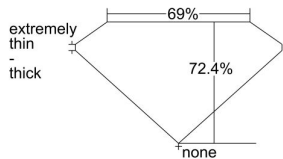

GIA®

FACSIMILE

GIA REPORT 2337183958

Verify this report at GIA.edu

GIA NATURAL DIAMOND DOSSIER®

June 30, 2019
GIA Report Number 2337183958
Shape and Cutting Style ..... **Cut-Cornered Rectangular Modified Brilliant**
Measurements ..... 5.27 x 4.73 x 3.43 mm

GRADING RESULTS

Carat Weight ..... 0.70 carat
Color Grade ..... E
Clarity Grade VS1

ADDITIONAL GRADING INFORMATION

Polish ..... Very Good
Symmetry ..... Good
Fluorescence ..... None
Clarity Characteristics ..... Chip, Cloud
Inscription(s): GIA 2337183958

PROPORTIONS

Profile not to actual proportions

GRADING SCALES

GIA COLOR SCALE		GIA CLARITY SCALE			
COLORLESS	D	VERY VERY SLIGHTLY INCLUDED	FLAWLESS		
	E		INTERNALLY FLAWLESS		
	F	VERY SLIGHTLY INCLUDED	VVS₁		
	G		VVS₂		
	H		VS₁		
	NEAR COLORLESS	I	SLIGHTLY INCLUDED	VS₂	
		J		SI₁	
		FAINT	K	INCLUDED	SI₂
			L		I₁
			M		I₂
VERT LIGHT	N	NOT GRADED	I₃		
	O				
	P				
	Q				
	R				
	S				
LIGHT	T				
	U				
	V				
	W				
	X				
Y					
Z