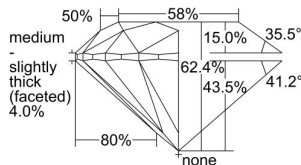

GIA®

FACSIMILE

GIA REPORT 2338744261

Verify this report at GIA.edu

GIA NATURAL DIAMOND DOSSIER®

September 24, 2019
GIA Report Number 2338744261
Shape and Cutting Style ..... Round Brilliant
Measurements ..... 4.75 - 4.76 x 2.97 mm

GRADING RESULTS

Carat Weight ..... 0.41 carat
Color Grade ..... D
Clarity Grade VS1
Cut Grade ..... Excellent

ADDITIONAL GRADING INFORMATION

Polish ..... Excellent
Symmetry ..... Excellent
Fluorescence ..... Faint
Clarity Characteristics ..... Cloud, Crystal, Pinpoint
Inscription(s): GIA 2338744261

PROPORTIONS

Profile to actual proportions

GRADING SCALES

GIA COLOR SCALE	GIA CLARITY SCALE	GIA CUT SCALE	
D	FLAWLESS	EXCELLENT	
E	INTERNALLY FLAWLESS		
F		VVS₁	VERY GOOD
G	VVS₂		
H	VS₁	GOOD	
I	VS₂		
J	SI₁	FAIR	
K	SI₂		
L	I₁	POOR	
M	I₂		
N	I₃		
O			
P			
Q			
R			
S			
T			
U			
V			
W			
X			
Y			
Z