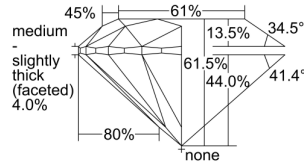

GIA®

FACSIMILE

GIA REPORT 2346562194

Verify this report at GIA.edu

GIA NATURAL DIAMOND DOSSIER®

January 10, 2020
GIA Report Number 2346562194
Shape and Cutting Style ..... Round Brilliant
Measurements ..... 3.74 - 3.75 x 2.30 mm

GRADING RESULTS

Carat Weight ..... 0.20 carat
Color Grade ..... E
Clarity Grade VS1
Cut Grade ..... Excellent

ADDITIONAL GRADING INFORMATION

Polish ..... Excellent
Symmetry ..... Excellent
Fluorescence ..... None
Clarity Characteristics ..... Crystal, Cloud, Needle
Inscription(s): GIA 2346562194

PROPORTIONS

Profile to actual proportions

GRADING SCALES

GIA COLOR SCALE	GIA CLARITY SCALE	GIA CUT SCALE	
D	FLAWLESS	EXCELLENT	
E	INTERNALLY FLAWLESS		
F		VVS₁	VERY GOOD
G	VVS₂		
H	VS₁	GOOD	
I	VS₂		
J	SI₁	FAIR	
K	SI₂		
L	I₁	POOR	
M	I₂		
N	I₃		
O			
P			
Q			
R			
S			
T			
U			
V			
W			
X			
Y			
Z