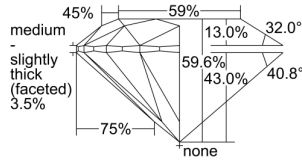

GIA®

FACSIMILE

GIA REPORT 2347286623

Verify this report at GIA.edu

GIA NATURAL DIAMOND DOSSIER®

December 11, 2019
GIA Report Number **2347286623**
Shape and Cutting Style ..... **Round Brilliant**
Measurements ..... **4.05 - 4.06 x 2.41 mm**

GRADING RESULTS

Carat Weight ..... **0.24 carat**
Color Grade ..... **H**
Clarity Grade **VVS1**
Cut Grade ..... **Excellent**

ADDITIONAL GRADING INFORMATION

Polish ..... **Excellent**
Symmetry ..... **Excellent**
Fluorescence ..... **Faint**
Clarity Characteristics ..... **Pinpoint**
Inscription(s): **GIA 2347286623**

PROPORTIONS

Profile to actual proportions

GRADING SCALES

GIA COLOR SCALE	GIA CLARITY SCALE	GIA CUT SCALE	
D	FLAWLESS	EXCELLENT	
E	INTERNALLY FLAWLESS		
F		VVS₁	VERY GOOD
G	VVS₂		
H	VS₁	GOOD	
I	VS₂		
J	SI₁	FAIR	
K	SI₂		
L	I₁	POOR	
M			
N			
O	I₂		
P			
Q			
R	I₃		
S			
T			
U			
V			
W			
X			
Y			
Z