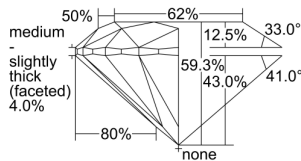

GIA®

FACSIMILE

GIA REPORT 2347968164

Verify this report at GIA.edu

GIA NATURAL DIAMOND DOSSIER®

February 18, 2020
GIA Report Number 2347968164
Shape and Cutting Style ..... Round Brilliant
Measurements ..... 4.08 - 4.09 x 2.42 mm

GRADING RESULTS

Carat Weight ..... 0.25 carat
Color Grade ..... F
Clarity Grade VS1
Cut Grade ..... Excellent

ADDITIONAL GRADING INFORMATION

Polish ..... Excellent
Symmetry ..... Excellent
Fluorescence ..... Faint
Clarity Characteristics..... Crystal, Cloud, Pinpoint
Inscription(s): GIA 2347968164

PROPORTIONS

Profile to actual proportions

GRADING SCALES

GIA COLOR SCALE	GIA CLARITY SCALE	GIA CUT SCALE	
D	FLAWLESS	EXCELLENT	
E	INTERNALLY FLAWLESS		
F		VVS₁	VERY GOOD
G	VVS₂		
H	VS₁	GOOD	
I	VS₂		
J	SI₁	FAIR	
K	SI₂		
L	I₁	POOR	
M			
N	I₂		
O			
P	I₃		
Q			
R			
S			
T			
U			
V			
W			
X			
Y			
Z