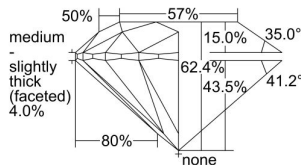

GIA®

FACSIMILE

GIA REPORT 2357849571

Verify this report at GIA.edu

GIA NATURAL DIAMOND DOSSIER®

September 04, 2020
GIA Report Number 2357849571
Shape and Cutting Style ..... Round Brilliant
Measurements ..... 3.93 - 3.95 x 2.46 mm

GRADING RESULTS

Carat Weight ..... 0.23 carat
Color Grade ..... F
Clarity Grade VS1
Cut Grade ..... Excellent

ADDITIONAL GRADING INFORMATION

Polish ..... Excellent
Symmetry ..... Excellent
Fluorescence ..... None
Clarity Characteristics ..... Crystal, Cloud, Needle
Inscription(s): GIA 2357849571

PROPORTIONS

Profile to actual proportions