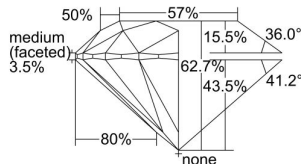

GIA®

FACSIMILE

GIA REPORT 2368830276

Verify this report at GIA.edu

GIA NATURAL DIAMOND DOSSIER®

January 02, 2021
GIA Report Number 2368830276
Shape and Cutting Style ..... Round Brilliant
Measurements ..... 4.07 - 4.09 x 2.56 mm

GRADING RESULTS

Carat Weight ..... 0.26 carat
Color Grade ..... E
Clarity Grade VS1
Cut Grade ..... Excellent

ADDITIONAL GRADING INFORMATION

Polish ..... Excellent
Symmetry ..... Excellent
Fluorescence ..... None
Clarity Characteristics..... Cloud, Needle, Pinpoint
Inscription(s): GIA 2368830276

PROPORTIONS

Profile to actual proportions

GRADING SCALES

GIA COLOR SCALE	GIA CLARITY SCALE	GIA CUT SCALE	
D	FLAWLESS	EXCELLENT	
E	INTERNALLY FLAWLESS		
F		VVS₁	VERY GOOD
G	VVS₂		
H	VS₁	GOOD	
I	VS₂		
J	SI₁	FAIR	
K	SI₂		
L	I₁	POOR	
M	I₂		
N	I₃		
O			
P			
Q			
R			
S			
T			
U			
V			
W			
X			
Y			
Z