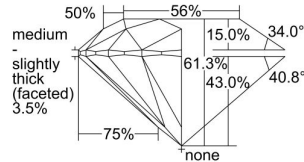

GIA®

FACSIMILE

GIA REPORT 2374352344

Verify this report at GIA.edu

GIA NATURAL DIAMOND DOSSIER®

January 23, 2021
GIA Report Number 2374352344
Shape and Cutting Style ..... Round Brilliant
Measurements ..... 3.99 - 4.01 x 2.45 mm

GRADING RESULTS

Carat Weight ..... 0.24 carat
Color Grade ..... F
Clarity Grade VS1
Cut Grade ..... Excellent

ADDITIONAL GRADING INFORMATION

Polish ..... Excellent
Symmetry ..... Excellent
Fluorescence ..... None
Clarity Characteristics ..... Feather, Pinpoint
Inscription(s): GIA 2374352344

PROPORTIONS

Profile to actual proportions

GRADING SCALES

GIA COLOR SCALE	GIA CLARITY SCALE	GIA CUT SCALE	
D	FLAWLESS	EXCELLENT	
E	INTERNALLY FLAWLESS		
F		VVS₁	VERY GOOD
G	VVS₂		
H	VS₁	GOOD	
I	VS₂		
J	SI₁	FAIR	
K	SI₂		
L	I₁	POOR	
M	I₂		
N	I₃		
O			
P			
Q			
R			
S			
T			
U			
V			
W			
X			
Y			
Z