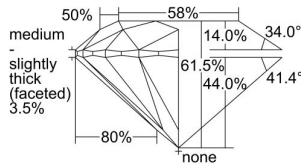

GIA®

FACSIMILE

GIA REPORT 2384794969

Verify this report at GIA.edu

GIA NATURAL DIAMOND DOSSIER®

May 25, 2021
GIA Report Number 2384794969
Shape and Cutting Style ..... Round Brilliant
Measurements ..... 3.77 - 3.80 x 2.33 mm

GRADING RESULTS

Carat Weight ..... 0.20 carat
Color Grade ..... E
Clarity Grade VS1
Cut Grade ..... Excellent

ADDITIONAL GRADING INFORMATION

Polish ..... Excellent
Symmetry ..... Excellent
Fluorescence ..... None
Clarity Characteristics ..... Cloud, Crystal, Pinpoint
Inscription(s): GIA 2384794969

PROPORTIONS

Profile to actual proportions

GRADING SCALES

GIA COLOR SCALE	GIA CLARITY SCALE	GIA CUT SCALE	
D	FLAWLESS	EXCELLENT	
E	INTERNALLY FLAWLESS		
F		VVS₁	VERY GOOD
G	VVS₂		
H	VS₁	GOOD	
I	VS₂		
J	SI₁	FAIR	
K	SI₂		
L	I₁	POOR	
M	I₂		
N	I₃		
O			
P			
Q			
R			
S			
T			
U			
V			
W			
X			
Y			
Z