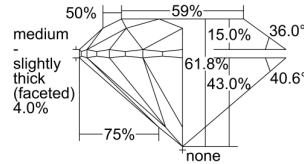

GIA®

FACSIMILE

GIA REPORT 2386473419

Verify this report at GIA.edu

GIA NATURAL DIAMOND DOSSIER®

April 27, 2021
GIA Report Number 2386473419
Shape and Cutting Style ..... Round Brilliant
Measurements ..... 3.90 - 3.93 x 2.42 mm

GRADING RESULTS

Carat Weight ..... 0.23 carat
Color Grade ..... E
Clarity Grade VVS2
Cut Grade ..... Excellent

ADDITIONAL GRADING INFORMATION

Polish ..... Excellent
Symmetry ..... Excellent
Fluorescence ..... None
Clarity Characteristics ..... Cloud, Pinpoint
Inscription(s): GIA 2386473419

PROPORTIONS

Profile to actual proportions

GRADING SCALES

GIA COLOR SCALE	GIA CLARITY SCALE	GIA CUT SCALE	
D	FLAWLESS	EXCELLENT	
E	INTERNALLY FLAWLESS		
F		VVS₁	VERY GOOD
G	VVS₂		
H	VS₁	GOOD	
I	VS₂		
J	SI₁	FAIR	
K	SI₂		
L	I₁	POOR	
M	I₂		
N	I₃		
O			
P			
Q			
R			
S			
T			
U			
V			
W			
X			
Y			
Z