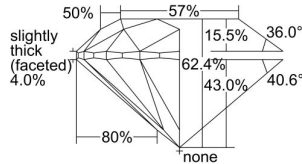

GIA®

FACSIMILE

GIA REPORT 2388410841

Verify this report at GIA.edu

GIA NATURAL DIAMOND DOSSIER®

April 20, 2021
GIA Report Number 2388410841
Shape and Cutting Style ..... Round Brilliant
Measurements ..... 4.46 - 4.49 x 2.79 mm

GRADING RESULTS

Carat Weight ..... 0.35 carat
Color Grade ..... E
Clarity Grade VVS2
Cut Grade ..... Excellent

ADDITIONAL GRADING INFORMATION

Polish ..... Excellent
Symmetry ..... Excellent
Fluorescence ..... None
Clarity Characteristics ..... Pinpoint, Cloud
Inscription(s): GIA 2388410841

PROPORTIONS

Profile to actual proportions

GRADING SCALES

GIA COLOR SCALE	GIA CLARITY SCALE	GIA CUT SCALE	
D	FLAWLESS	EXCELLENT	
E	INTERNALLY FLAWLESS		
F		VVS₁	VERY GOOD
G	VVS₂		
H	VS₁	GOOD	
I	VS₂		
J	SI₁	FAIR	
K	SI₂		
L	I₁	POOR	
M	I₂		
N	I₃		
O			
P			
Q			
R			
S			
T			
U			
V			
W			
X			
Y			
Z