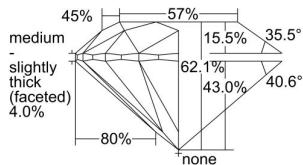

GIA®

FACSIMILE

GIA REPORT 2394370469

Verify this report at GIA.edu

GIA NATURAL DIAMOND DOSSIER®

July 06, 2021
GIA Report Number 2394370469
Shape and Cutting Style ..... Round Brilliant
Measurements ..... 3.96 - 3.98 x 2.47 mm

GRADING RESULTS

Carat Weight ..... 0.24 carat
Color Grade ..... D
Clarity Grade VS1
Cut Grade ..... Excellent

ADDITIONAL GRADING INFORMATION

Polish ..... Excellent
Symmetry ..... Excellent
Fluorescence ..... None
Clarity Characteristics ..... Cloud
Inscription(s): GIA 2394370469

PROPORTIONS

Profile to actual proportions

GRADING SCALES

GIA COLOR SCALE	GIA CLARITY SCALE	GIA CUT SCALE	
D	FLAWLESS	EXCELLENT	
E	INTERNALLY FLAWLESS		
F		VVS₁	VERY GOOD
G	VVS₂		
H	VS₁	GOOD	
I	VS₂		
J	SI₁	FAIR	
K	SI₂		
L	I₁	POOR	
M	I₂		
N	I₃		
O			
P			
Q			
R			
S			
T			
U			
V			
W			
X			
Y			
Z