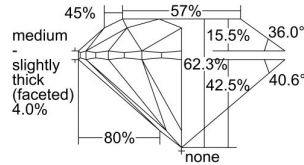

GIA®

FACSIMILE

GIA REPORT 2397985705

Verify this report at GIA.edu

GIA NATURAL DIAMOND DOSSIER®

August 19, 2021
GIA Report Number 2397985705
Shape and Cutting Style ..... Round Brilliant
Measurements ..... 3.91 - 3.94 x 2.45 mm

GRADING RESULTS

Carat Weight ..... 0.23 carat
Color Grade ..... F
Clarity Grade VS1
Cut Grade ..... Excellent

ADDITIONAL GRADING INFORMATION

Polish ..... Excellent
Symmetry ..... Excellent
Fluorescence ..... None
Clarity Characteristics ..... Cloud, Needle, Pinpoint
Inscription(s): GIA 2397985705

PROPORTIONS

Profile to actual proportions

GRADING SCALES

GIA COLOR SCALE	GIA CLARITY SCALE	GIA CUT SCALE	
D	FLAWLESS	EXCELLENT	
E	INTERNALLY FLAWLESS		
F		VVS₁	VERY GOOD
G	VVS₂		
H	VS₁	GOOD	
I	VS₂		
J	SI₁	FAIR	
K	SI₂		
L	I₁	POOR	
M	I₂		
N	I₃		
O			
P			
Q			
R			
S			
T			
U			
V			
W			
X			
Y			
Z