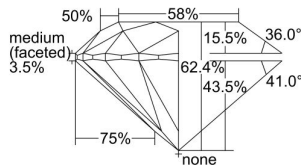

GIA®

FACSIMILE

GIA REPORT 2406457408

Verify this report at GIA.edu

GIA NATURAL DIAMOND DOSSIER®

October 12, 2021
GIA Report Number 2406457408
Shape and Cutting Style ..... Round Brilliant
Measurements ..... 5.69 - 5.71 x 3.56 mm

GRADING RESULTS

Carat Weight ..... 0.71 carat
Color Grade ..... G
Clarity Grade VVS2
Cut Grade ..... Excellent

ADDITIONAL GRADING INFORMATION

Polish ..... Excellent
Symmetry ..... Excellent
Fluorescence ..... Faint
Clarity Characteristics ..... Pinpoint, Feather, Cloud
Inscription(s): GIA 2406457408

PROPORTIONS

Profile to actual proportions

GRADING SCALES

GIA COLOR SCALE	GIA CLARITY SCALE	GIA CUT SCALE	
D	FLAWLESS	EXCELLENT	
E	INTERNALLY FLAWLESS		
F		VVS₁	VERY GOOD
G	VVS₂		
H	VS₁	GOOD	
I	VS₂		
J	SI₁	FAIR	
K	SI₂		
L	I₁	POOR	
M			I₂
N	I₃		
O			
P			
Q			
R			
S			
T			
U			
V			
W			
X			
Y			
Z