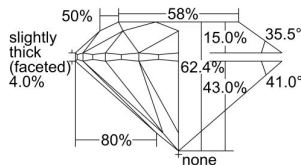

GIA®

FACSIMILE

GIA REPORT 2407121019

Verify this report at GIA.edu

GIA NATURAL DIAMOND DOSSIER®

August 26, 2021
GIA Report Number 2407121019
Shape and Cutting Style ..... Round Brilliant
Measurements ..... 3.92 - 3.94 x 2.45 mm

GRADING RESULTS

Carat Weight ..... 0.23 carat
Color Grade ..... F
Clarity Grade VS1
Cut Grade ..... Excellent

ADDITIONAL GRADING INFORMATION

Polish ..... Excellent
Symmetry ..... Excellent
Fluorescence ..... None
Clarity Characteristics ..... Crystal, Pinpoint
Inscription(s): GIA 2407121019

PROPORTIONS

GRADING SCALES

GIA COLOR SCALE

COLORLESS	D
	E
	F
	G
	H
	I
	J
NEAR COLORLESS	K
	L
Faint	M
	N
	O
	P
Very Light	Q
	R
	S
	T
	U
	V
Light	W
	X
	Y
	Z

GIA CLARITY SCALE

FLAWLESS	INTERNAL FLAWLESS	EXCELLENT	
VERY VERY SLIGHTLY INCLUDED	VVS₁	VERY GOOD	
	VVS₂		
VERY SLIGHTLY INCLUDED	VS₁	GOOD	
	VS₂		
SLIGHTLY INCLUDED	SI₁	FAIR	
	SI₂		
INCLUDED	I₁	POOR	
	I₂		
	I₃		

GIA CUT SCALE

EXCELLENT
VERY GOOD
GOOD
FAIR
POOR