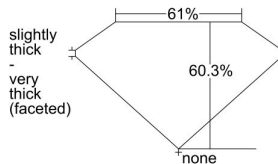

GIA®

FACSIMILE

GIA REPORT 2416828342

Verify this report at GIA.edu

GIA NATURAL DIAMOND DOSSIER®

January 11, 2022
GIA Report Number 2416828342
Shape and Cutting Style ..... Heart Brilliant
Measurements ..... 5.71 x 6.64 x 4.00 mm

GRADING RESULTS

Carat Weight ..... 0.91 carat
Color Grade ..... G
Clarity Grade VS2

ADDITIONAL GRADING INFORMATION

Polish ..... Excellent
Symmetry ..... Very Good
Fluorescence ..... None
Clarity Characteristics..... Crystal, Cloud
Inspection(s): GIA 2416828342

PROPORTIONS

Profile not to actual proportions

GRADING SCALES

GIA COLOR SCALE		GIA CLARITY SCALE	
COLORLESS	D	VERY VERY SLIGHTLY INCLUDED	FLAWLESS
	E		INTERNALLY FLAWLESS
	F		VVS₁
	G		VVS₂
	H		VS₁
	I		VS₂
	J		SI₁
	K		SI₂
	L		I₁
	M		I₂
NEAR COLORLESS	N	SLIGHTLY INCLUDED	I₃
	O		
	P		
	Q		
FAINT	R		
	S		
	T		
	U		
VERY LIGHT	V		
	W		
	X		
	Y		
LIGHT	Z