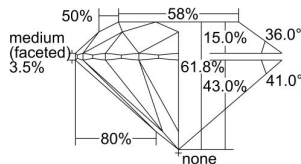

GIA®

FACSIMILE

GIA REPORT 2417780958

Verify this report at GIA.edu

GIA NATURAL DIAMOND DOSSIER®

December 23, 2021
GIA Report Number **2417780958**
Shape and Cutting Style ..... **Round Brilliant**
Measurements ..... **3.97 - 3.99 x 2.46 mm**

GRADING RESULTS

Carat Weight ..... **0.24 carat**
Color Grade ..... **F**
Clarity Grade **VVS2**
Cut Grade ..... **Excellent**

ADDITIONAL GRADING INFORMATION

Polish ..... **Excellent**
Symmetry ..... **Excellent**
Fluorescence ..... **None**
Clarity Characteristics..... **Pinpoint, Surface Graining**
Inscription(s): **GIA 2417780958**

PROPORTIONS

Profile to actual proportions

GRADING SCALES

GIA COLOR SCALE	GIA CLARITY SCALE	GIA CUT SCALE	
D	FLAWLESS	EXCELLENT	
E	INTERNALLY FLAWLESS		
F		VVS₁	VERY GOOD
G	VVS₂		
H	VS₁	GOOD	
I	VS₂		
J	SI₁	FAIR	
K	SI₂		
L	I₁	POOR	
M	I₂		
N	I₃		
O			
P			
Q			
R			
S			
T			
U			
V			
W			
X			
Y			
Z