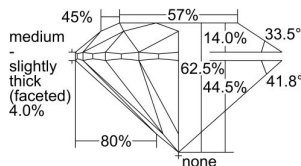

GIA®

FACSIMILE

GIA REPORT 2427413321

Verify this report at GIA.edu

GIA NATURAL DIAMOND DOSSIER®

March 17, 2022
GIA Report Number 2427413321
Shape and Cutting Style ..... Round Brilliant
Measurements ..... 3.70 - 3.72 x 2.32 mm

GRADING RESULTS

Carat Weight ..... 0.19 carat
Color Grade ..... D
Clarity Grade VVS1
Cut Grade ..... Excellent

ADDITIONAL GRADING INFORMATION

Polish ..... Excellent
Symmetry ..... Excellent
Fluorescence ..... None
Clarity Characteristics ..... Pinpoint
Inscription(s): GIA 2427413321

PROPORTIONS

Profile to actual proportions

GRADING SCALES

GIA COLOR SCALE

COLORLESS	D
	E
	F
	G
	H
	I
	J
NEAR COLORLESS	K
	L
	M
	N
	O
	P
	Q
	R
	S
	T
	U
	V
	W
	X
	Y
LIGHT	Z

GIA CLARITY SCALE

FLAWLESS	VERY VERY SLIGHTLY INCLUDED	VVS₁	
			VVS₂
INTERNALLY FLAWLESS	VERY SLIGHTLY INCLUDED	VS₁	
		VS₂	
SLIGHTLY INCLUDED	SLIGHTLY INCLUDED	SI₁	
		SI₂	
INCLUDED	INCLUDED	I₁	
		I₂	
		I₃	

GIA CUT SCALE

EXCELLENT	VERY GOOD	GOOD	FAIR	POOR