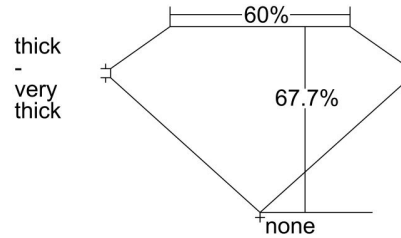

GIA NATURAL DIAMOND GRADING REPORT

May 24, 2022  
 GIA Report Number ..... 2436443681  
 Shape and Cutting Style ..... Emerald Cut  
 Measurements ..... 7.89 x 5.95 x 4.03 mm

GRADING RESULTS

Carat Weight ..... 1.84 carat  
 Color Grade ..... D  
 Clarity Grade ..... VVS1

PROPORTIONS

Profile not to actual proportions

CLARITY CHARACTERISTICS

KEY TO SYMBOLS\*

- Pinpoint

GRADING SCALES

GIA COLOR SCALE		GIA CLARITY SCALE	
COLOURLESS	D	VERY VERY SLIGHTLY INCLUDED	FLAWLESS
	E		INTERNALLY FLAWLESS
	F		VVS <sub>1</sub>
NEAR COLOURLESS	G	VERY SLIGHTLY INCLUDED	VVS <sub>2</sub>
	H		VS <sub>1</sub>
	I		VS <sub>2</sub>
FANT	J	SLIGHTLY INCLUDED	SI <sub>1</sub>
	K		SI <sub>2</sub>
	L		I <sub>1</sub>
VERY LIGHT	M	INCLUDED	I <sub>2</sub>
	N		I <sub>3</sub>
	O		
LIGHT	P		
	Q		
	R		
	S		
	T		
	U		
	V		
W			
X			
Y			
Z			