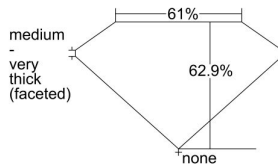

GIA®

FACSIMILE

GIA REPORT 2437376891

Verify this report at GIA.edu

GIA NATURAL DIAMOND DOSSIER®

May 16, 2022
GIA Report Number 2437376891
Shape and Cutting Style ..... Pear Brilliant
Measurements ..... 7.51 x 4.96 x 3.12 mm

GRADING RESULTS

Carat Weight ..... 0.70 carat
Color Grade ..... D
Clarity Grade VS2

ADDITIONAL GRADING INFORMATION

Polish ..... Excellent
Symmetry ..... Very Good
Fluorescence ..... Faint
Clarity Characteristics..... Crystal, Cloud, Cavity
Inscription(s): GIA 2437376891

PROPORTIONS

Profile not to actual proportions

GRADING SCALES

GIA COLOR SCALE		GIA CLARITY SCALE			
COLORLESS	D	VERY VERY SLIGHTLY INCLUDED	FLAWLESS		
	E		INTERNALLY FLAWLESS		
	F	VERY SLIGHTLY INCLUDED	VVS₁		
	G		VVS₂		
	H		VS₁		
	NEAR COLORLESS	I	SLIGHTLY INCLUDED	VS₂	
		J		SI₁	
		FAINT	K	INCLUDED	SI₂
			L		I₁
			M		I₂
N			I₃		
VERT LIGHT	O	LIGHT			
	P				
	Q				
	R				
	S				
	T				
LIGHT	U				
	V				
	W				
	X				
Y					
Z