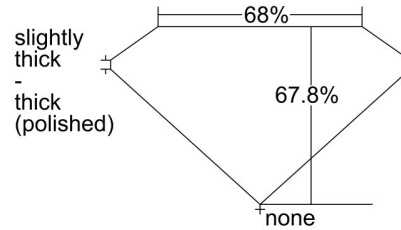

GIA NATURAL DIAMOND GRADING REPORT

June 15, 2022
 GIA Report Number 2437633129
 Shape and Cutting Style Emerald Cut
 Measurements 7.04 x 4.62 x 3.13 mm

GRADING RESULTS

Carat Weight 1.04 carat
 Color Grade L, Faint Brown
 Clarity Grade SI2

Profile not to actual proportions

CLARITY CHARACTERISTICS

KEY TO SYMBOLS*

- Feather
- Crystal

* Red symbols denote internal characteristics (inclusions). Green or black symbols denote external characteristics (blemishes). Diagram is an approximate representation of the diamond, and symbols shown indicate type, position, and approximate size of clarity characteristics. All clarity characteristics may not be shown. Details of finish are not shown.