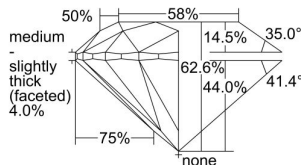

GIA®

FACSIMILE

GIA REPORT 2438418914

Verify this report at GIA.edu

GIA NATURAL DIAMOND DOSSIER®

May 23, 2022
GIA Report Number 2438418914
Shape and Cutting Style ..... Round Brilliant
Measurements ..... 5.09 - 5.11 x 3.19 mm

GRADING RESULTS

Carat Weight ..... 0.51 carat
Color Grade ..... E
Clarity Grade VVS1
Cut Grade ..... Excellent

ADDITIONAL GRADING INFORMATION

Polish ..... Excellent
Symmetry ..... Excellent
Fluorescence ..... Faint
Clarity Characteristics ..... Cloud, Pinpoint
Inscription(s): GIA 2438418914

PROPORTIONS

Profile to actual proportions