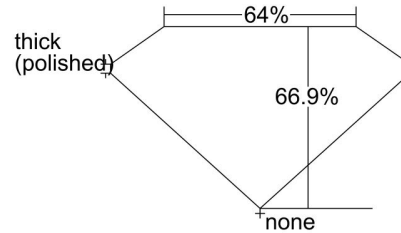

GIA NATURAL DIAMOND GRADING REPORT

October 05, 2022
 GIA Report Number 2438568107
 Shape and Cutting Style Square Emerald Cut
 Measurements 5.53 x 5.42 x 3.63 mm

GRADING RESULTS

Carat Weight 1.01 carat
 Color Grade J
 Clarity Grade VS2

ADDITIONAL GRADING INFORMATION

Polish Excellent
 Symmetry Excellent
 Fluorescence None
 Inscription(s): GIA 2438568107

Comments: Pinpoints, a cloud and surface graining are not shown.

PROPORTIONS

Profile not to actual proportions

CLARITY CHARACTERISTICS

KEY TO SYMBOLS*

- Crystal
- ~ Feather
- \\ Needle

* Red symbols denote internal characteristics (inclusions). Green or black symbols denote external characteristics (blemishes). Diagram is an approximate representation of the diamond, and symbols shown indicate type, position, and approximate size of clarity characteristics. All clarity characteristics may not be shown. Details of finish are not shown.