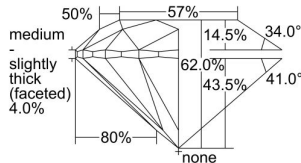

GIA®

FACSIMILE

GIA REPORT 2457043943

Verify this report at GIA.edu

GIA NATURAL DIAMOND DOSSIER®

October 19, 2022
GIA Report Number **2457043943**
Shape and Cutting Style ..... **Round Brilliant**
Measurements ..... **5.06 - 5.09 x 3.14 mm**

GRADING RESULTS

Carat Weight ..... **0.50 carat**
Color Grade ..... **F**
Clarity Grade **VVS2**
Cut Grade ..... **Excellent**

ADDITIONAL GRADING INFORMATION

Polish ..... **Excellent**
Symmetry ..... **Excellent**
Fluorescence ..... **Faint**
Clarity Characteristics..... **Cloud, Needle, Pinpoint**
Inscription(s): **GIA 2457043943**

PROPORTIONS

Profile to actual proportions

GRADING SCALES

GIA COLOR SCALE	GIA CLARITY SCALE	GIA CUT SCALE	
D	FLAWLESS	EXCELLENT	
E	INTERNALLY FLAWLESS		
F		VVS₁	VERY GOOD
G	VVS₂		
H	VS₁	GOOD	
I	VS₂		
J	SI₁	FAIR	
K	SI₂		
L	I₁	POOR	
M	I₂		
N	I₃		
O			
P			
Q			
R			
S			
T			
U			
V			
W			
X			
Y			
Z