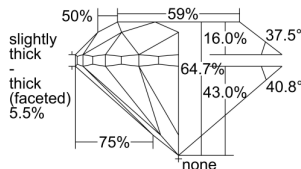

GIA®

FACSIMILE

GIA REPORT 2457289907

Verify this report at GIA.edu

GIA NATURAL DIAMOND DOSSIER®

November 07, 2023
GIA Report Number 2457289907
Shape and Cutting Style ..... Round Brilliant
Measurements ..... 6.00 - 6.01 x 3.88 mm

GRADING RESULTS

Carat Weight ..... 0.90 carat
Color Grade ..... J
Clarity Grade VS1
Cut Grade ..... Very Good

ADDITIONAL GRADING INFORMATION

Polish ..... Excellent
Symmetry ..... Excellent
Fluorescence ..... None
Clarity Characteristics. Indented Natural, Cloud, Internal Graining
Inscription(s): GIA 2457289907

PROPORTIONS

Profile to actual proportions