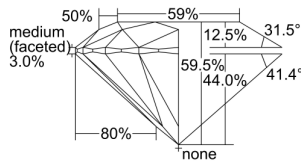

GIA®

FACSIMILE

GIA REPORT

2467486576

Verify this report at GIA.edu

GIA NATURAL DIAMOND DOSSIER®

May 04, 2023
GIA Report Number 2467486576
Shape and Cutting Style ..... Round Brilliant
Measurements ..... 4.56 - 4.60 x 2.73 mm

GRADING RESULTS

Carat Weight ..... 0.34 carat
Color Grade ..... K
Clarity Grade VVS1
Cut Grade ..... Excellent

ADDITIONAL GRADING INFORMATION

Polish ..... Excellent
Symmetry ..... Excellent
Fluorescence ..... None
Clarity Characteristics ..... Pinpoint, Feather
Inscription(s): GIA 2467486576

PROPORTIONS

Profile to actual proportions

GRADING SCALES

GIA COLOR SCALE	GIA CLARITY SCALE	GIA CUT SCALE	
D	FLAWLESS	EXCELLENT	
E	INTERNALLY FLAWLESS		
F		VVS₁	VERY GOOD
G	VVS₂		
H	VS₁	GOOD	
I	VS₂		
J	SI₁	FAIR	
K	SI₂		
L	I₁	POOR	
M			
N			
O	I₂		
P			
Q			
R	I₃		
S			
T			
U			
V			
W			
X			
Y			
Z