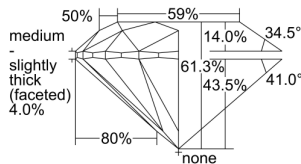

GIA®

FACSIMILE

GIA REPORT 2476235754

Verify this report at GIA.edu

GIA NATURAL DIAMOND DOSSIER®

August 01, 2023
GIA Report Number 2476235754
Shape and Cutting Style ..... Round Brilliant
Measurements ..... 4.35 - 4.37 x 2.67 mm

GRADING RESULTS

Carat Weight ..... 0.31 carat
Color Grade ..... E
Clarity Grade VVS1
Cut Grade ..... Excellent

ADDITIONAL GRADING INFORMATION

Polish ..... Excellent
Symmetry ..... Excellent
Fluorescence ..... Faint
Clarity Characteristics ..... Pinpoint
Inscription(s): GIA 2476235754

PROPORTIONS

Profile to actual proportions

GRADING SCALES

GIA COLOR SCALE

COLORESS	D
	E
	F
	G
	H
	I
	J
NEAR COLORESS	K
	L
FAIN	M
	N
	O
	P
	Q
VERY LIGHT	R
	S
	T
	U
	V
	W
	X
	Y
LIGHT	Z

GIA CLARITY SCALE

FLAWLESS	INTERNAL FLAWLESS	
		FLAWLESS
VERY VERY SLIGHTLY INCLUDED	VVS₁	
	VVS₂	
VERY SLIGHTLY INCLUDED	VS₁	
	VS₂	
SLIGHTLY INCLUDED	SI₁	
	SI₂	
INCLUDED	I₁	
	I₂	
	I₃	

GIA CUT SCALE

EXCELLENT
VERY GOOD
GOOD
FAIR
POOR