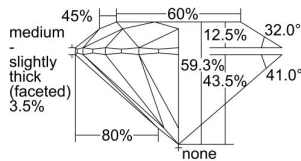

GIA®

FACSIMILE

GIA REPORT 2478237141

Verify this report at GIA.edu

GIA NATURAL DIAMOND DOSSIER®

August 01, 2023
GIA Report Number 2478237141
Shape and Cutting Style ..... Round Brilliant
Measurements ..... 4.79 - 4.82 x 2.85 mm

GRADING RESULTS

Carat Weight ..... 0.40 carat
Color Grade ..... D
Clarity Grade VVS1
Cut Grade ..... Excellent

ADDITIONAL GRADING INFORMATION

Polish ..... Excellent
Symmetry ..... Excellent
Fluorescence ..... Faint
Clarity Characteristics..... Cloud, Pinpoint, Feather, Surface
Graining

Inscription(s): GIA 2478237141

PROPORTIONS

Profile to actual proportions