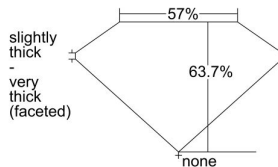

GIA®

FACSIMILE

GIA REPORT 2497123272

Verify this report at GIA.edu

GIA NATURAL DIAMOND DOSSIER®

April 19, 2024
GIA Report Number 2497123272
Shape and Cutting Style ..... Oval Brilliant
Measurements ..... 7.43 x 5.36 x 3.42 mm

GRADING RESULTS

Carat Weight ..... 0.90 carat
Color Grade ..... H
Clarity Grade VVS1

ADDITIONAL GRADING INFORMATION

Polish ..... Excellent
Symmetry ..... Excellent
Fluorescence ..... None
Clarity Characteristics ..... Cloud, Pinpoint
Inscription(s): GIA 2497123272

PROPORTIONS

Profile not to actual proportions

GRADING SCALES

GIA COLOR SCALE		GIA CLARITY SCALE		
NEAR COLORLESS	D	VERY VERY SLIGHTLY INCLUDED	FLAWLESS	
	E		INTERNALLY FLAWLESS	
	F	VERY SLIGHTLY INCLUDED	VVS₁	
	G		VVS₂	
	H		VS₁	
	FAINT	I	SLIGHTLY INCLUDED	VS₂
		J		SI₁
		K	INCLUDED	SI₂
		L		I₁
		M		I₂
LIGHT		N	INCLUDED	I₃
		O		
		P		
	Q			
	R			
	S